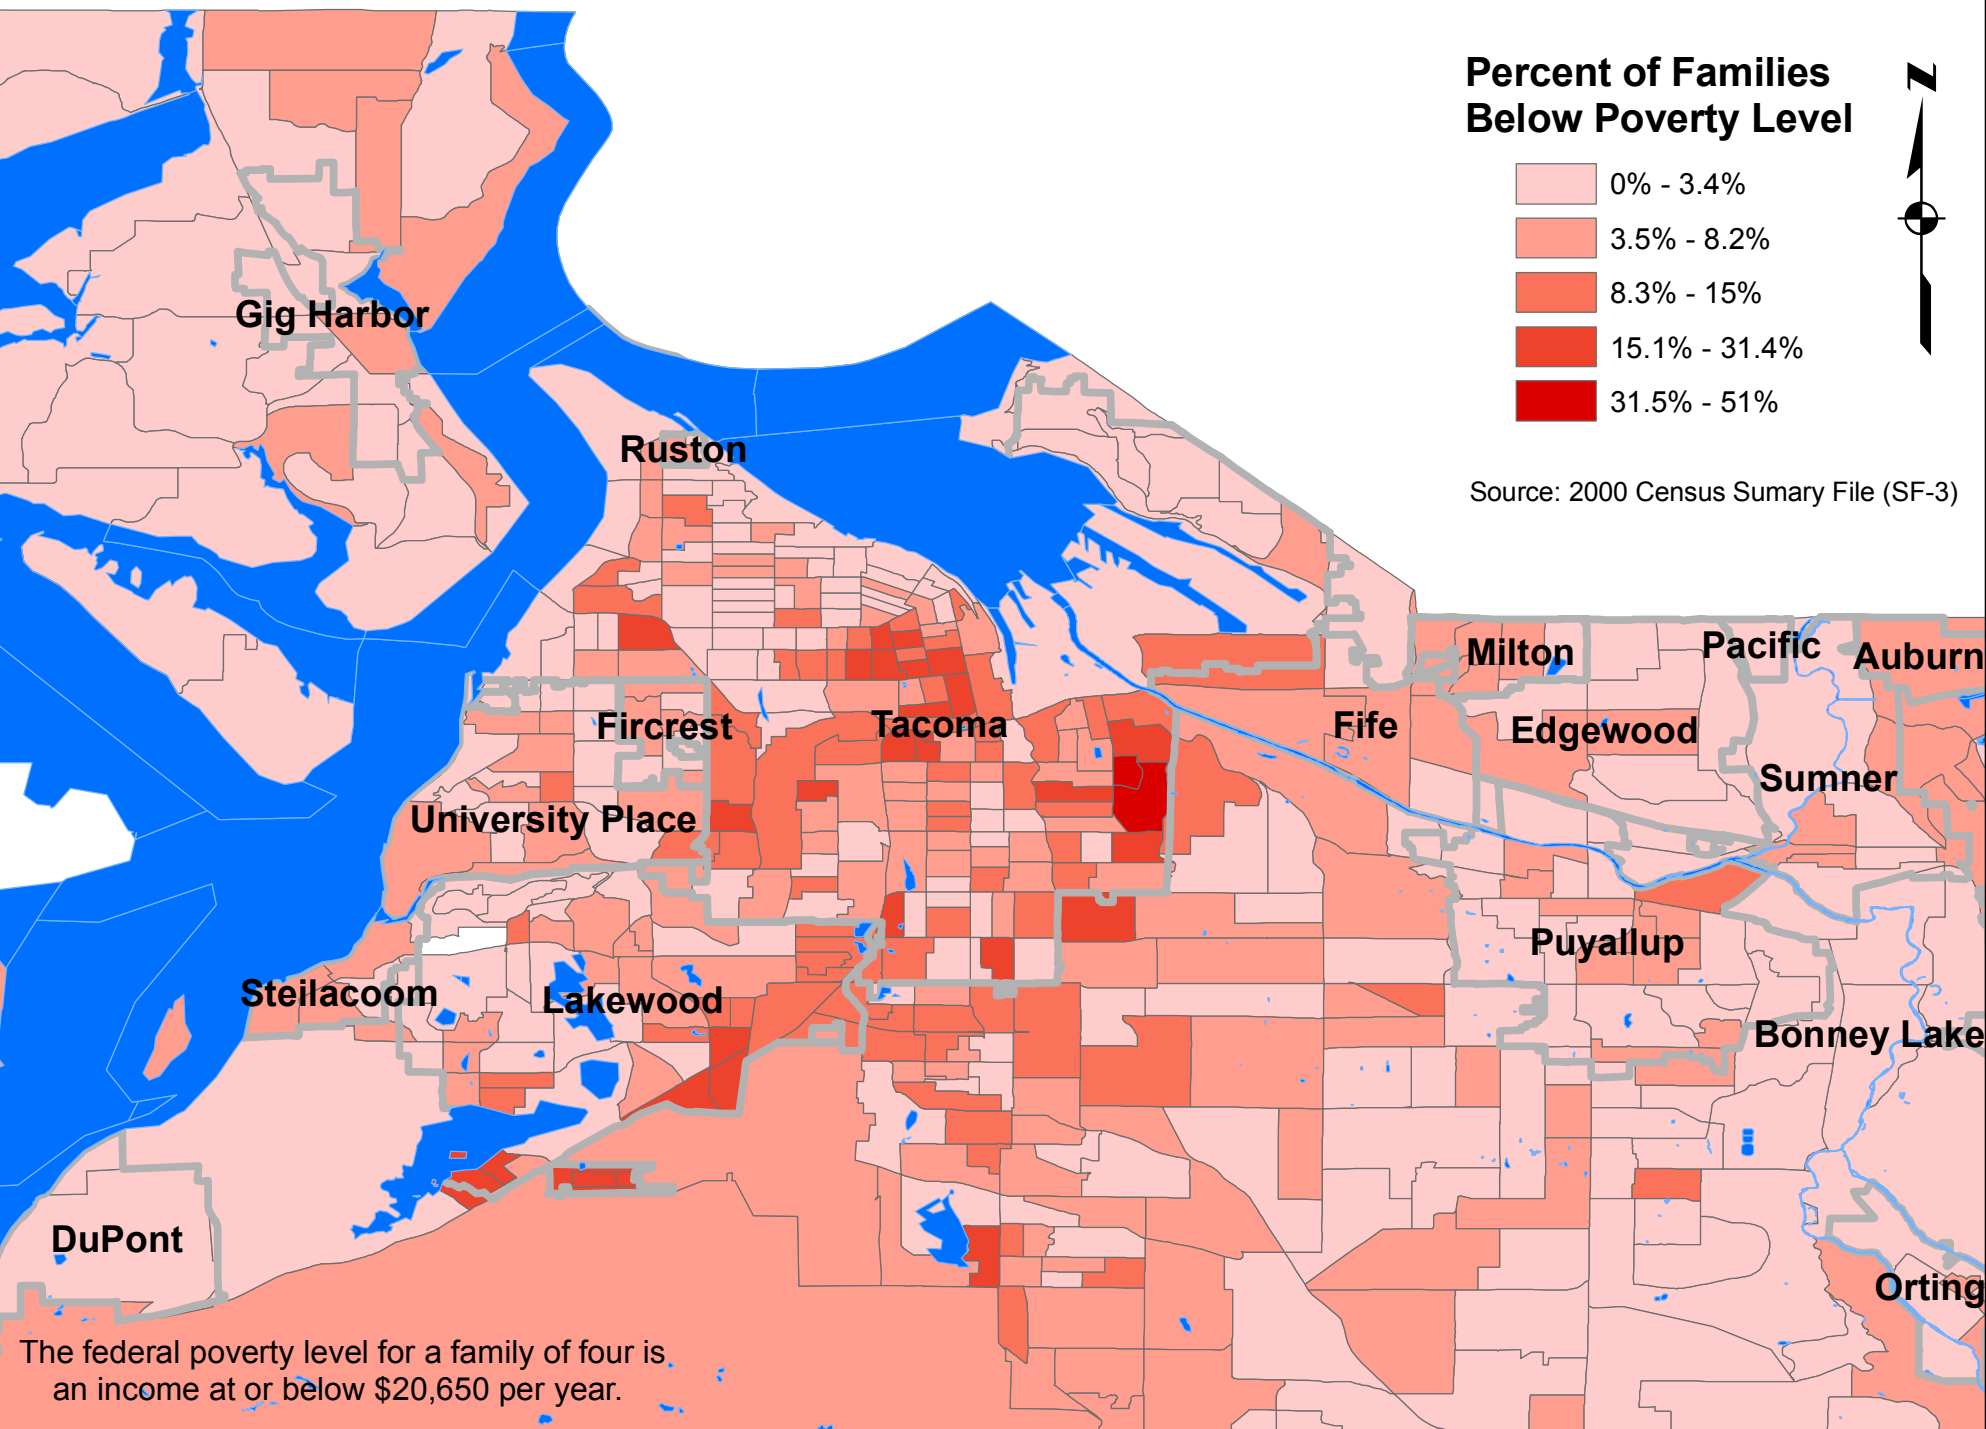

# Percent of Family Households Living Below Poverty Level

## Percent of Families Below Poverty Level

Source: 2000 Census Summary File (SF-3)

The federal poverty level for a family of four is an income at or below \$20,650 per year.