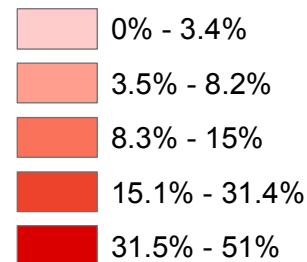

# Percent of Family Households Living Below Poverty Level

## Percent of Families Below Poverty Level

Source: 2000 Census Summary File (SF-3)

The federal poverty level for a family of four is an income at or below \$20,650 per year.