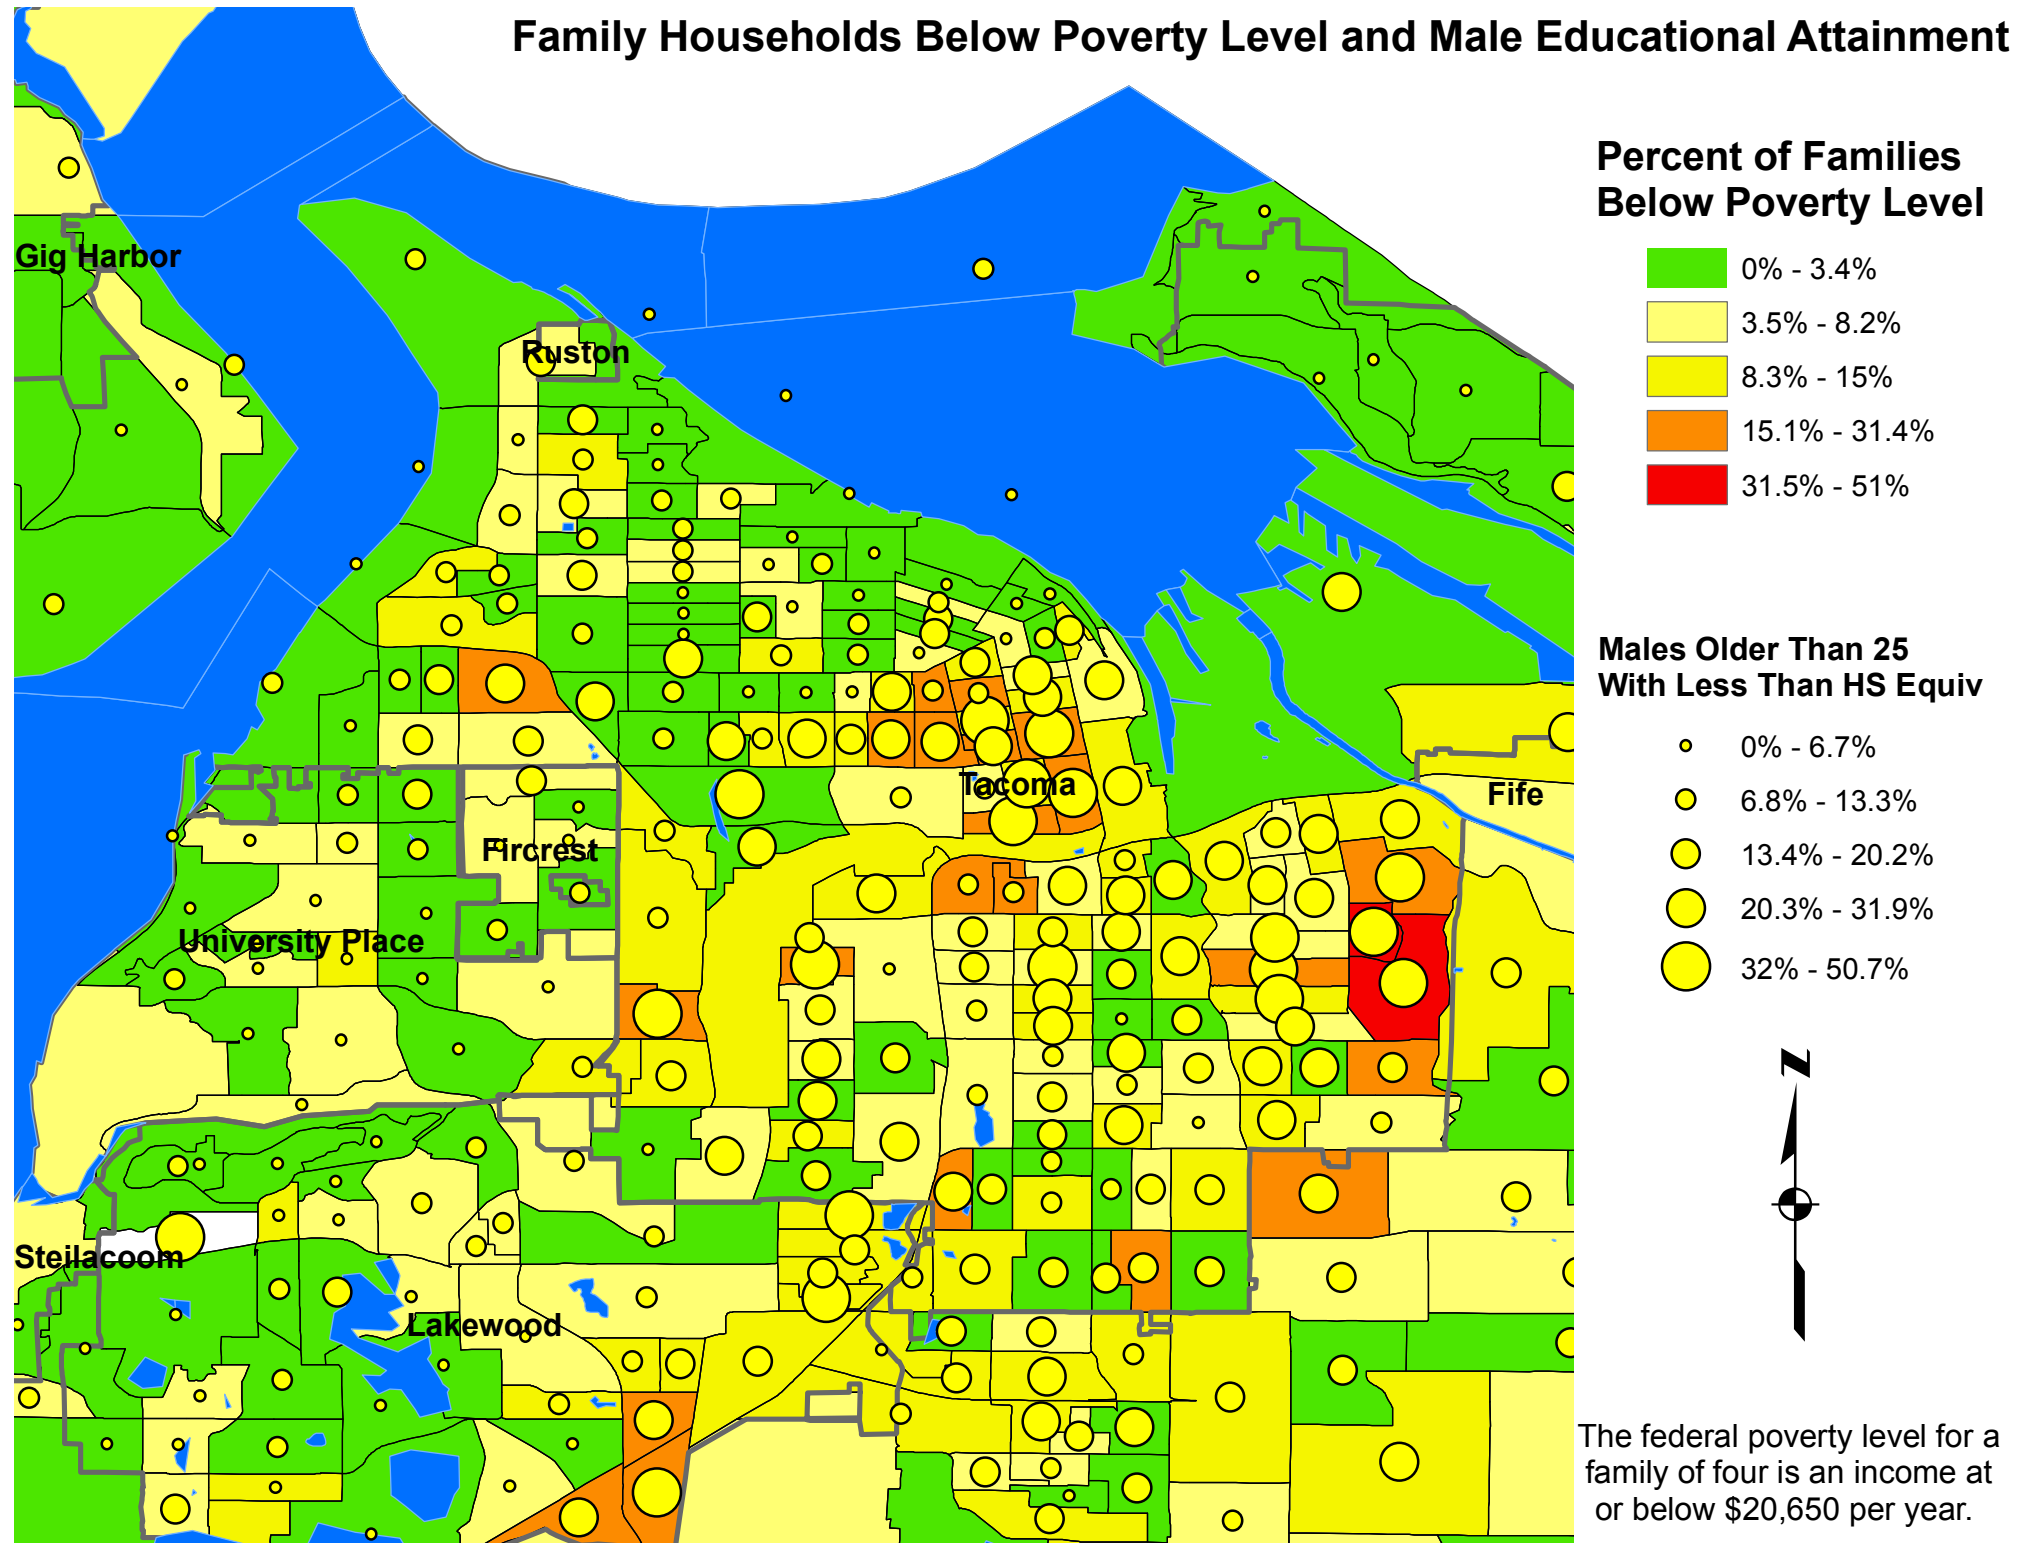

Family Households Below Poverty Level and Male Educational Attainment

The federal poverty level for a family of four is an income at or below \$20,650 per year.