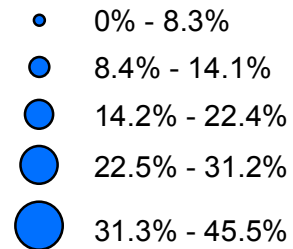

Household Median Income And Percent of Single Female Head of Households With Children Present

Household Median Income by Block Group

Single Female Head of Household with Children Less Than 18 Present

Source: 2000 Census Summary File (SF-3)